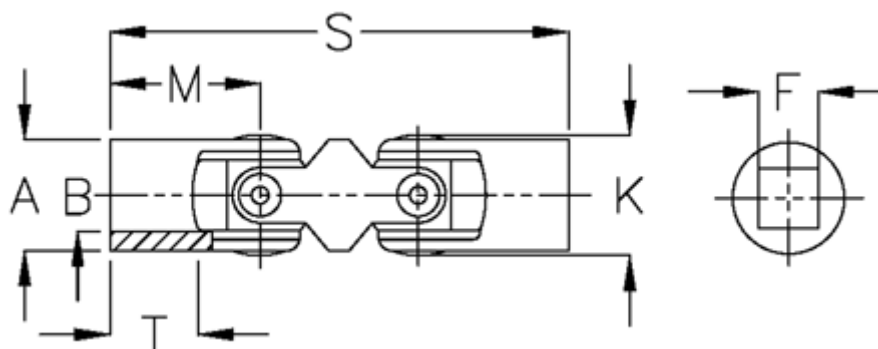

Data Sheet

Article number: 07740304

Description: Double cross joint w/slide bearing
0.740.304

Measures

A	= 40
F	= 20
K	= 42.0
M	= 54
MD max N m	= 160
s	= 156
T	= 32